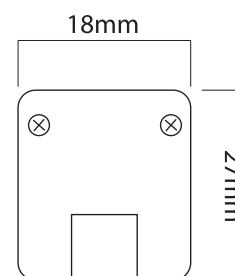

L70 @50,000h

Aluminium Die-Cast

Types

Surface

Single Line Diagram

Light Distribution

Direct

CRI ≥ 80/90

SUPER-18

Product Order Code	System Power	Dimension
1620	8W	L=304mm, W=18mm, H=27mm
1621	15W	L=609mm, W=18mm, H=27mm
1622	26W	L=1090mm, W=18mm, H=27mm
1623	30W	L=1220mm, W=18mm, H=27mm

Order Options

CCT (Colour Temperature)